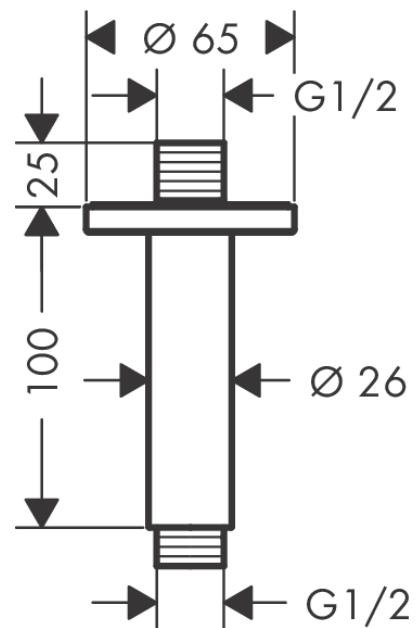

Vernis Blend
Ceiling connector 10 cmFinish: **Chrome** Article Number: **27804000****Description****product features**

- length: 100 mm
- shaft \varnothing : 26 mm
- installation type: exposed installation
- material: brass
- connection type: G 1/2

Product image**Scale drawing**

Vernis Blend
Ceiling connector 10 cm
Finish: **Chrome** Article Number: **27804000**

1

Exploded Drawing

Year of production: >04/21

Vernis Blend
Ceiling connector 10 cm
 Finish: **Chrome** Article Number: **27804000**

Spare part list

Year of production: >04/21

Pos.	Description	Article Number	PC	PU
1	O-Ring 22x2	98185000	1	1