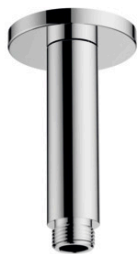

Vernis Blend
Ceiling connector 10 cmFinish: **Chrome** Article Number: **27804000****Description****product features**

- length: 100 mm
- shaft \varnothing : 26 mm
- installation type: exposed installation
- material: brass
- connection type: G 1/2

Product image**Scale drawing**

Vernis Blend
Ceiling connector 10 cm
Finish: **Chrome** Article Number: **27804000**

1

Exploded Drawing

Year of production: >04/21

Vernis Blend
Ceiling connector 10 cm
 Finish: **Chrome** Article Number: **27804000**