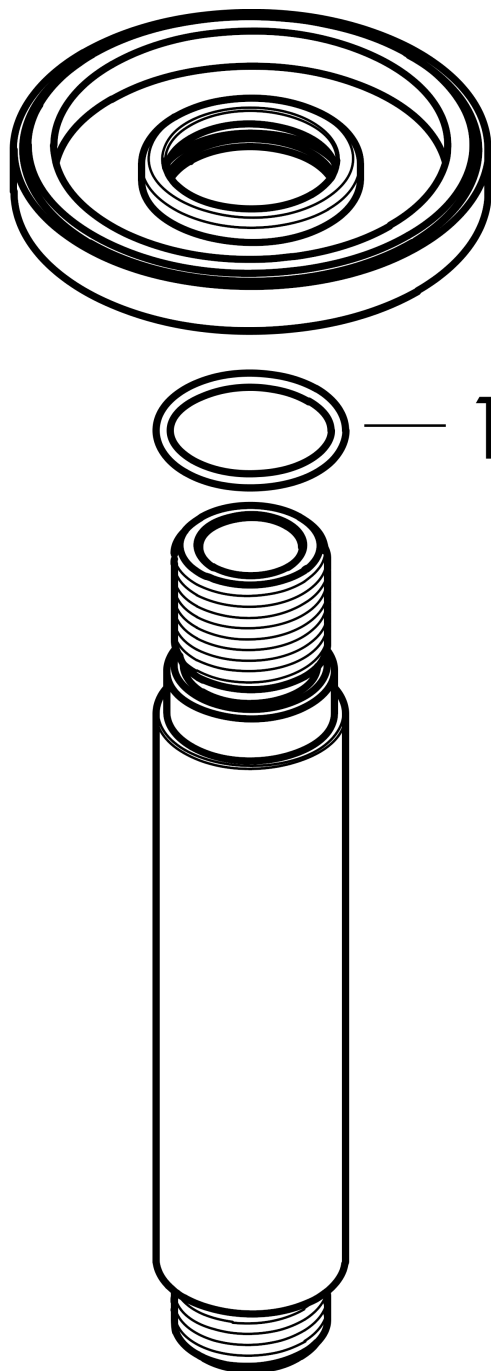

Vernis Blend
Ceiling connector 10 cmFinish: **Chrome** Article Number: **27804000****Description****product features**

- length: 100 mm
- shaft \varnothing : 26 mm
- installation type: exposed installation
- material: brass
- connection type: G 1/2

Product image**Scale drawing**

Vernis Blend
Ceiling connector 10 cm
Finish: **Chrome** Article Number: **27804000**

1

Exploded Drawing

Year of production: >04/21

Vernis Blend
Ceiling connector 10 cm
 Finish: **Chrome** Article Number: **27804000**

Spare part list

Year of production: >04/21

Pos.	Description	Article Number	PC	PU
1	O-Ring 22x2	98185000	1	1